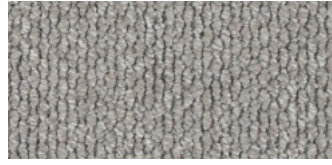

JACOBSEN
BRINGS YOU
Andes Peak

Suitable for all residential applications such as:

- > Living Room
- > Bedroom
- > Entrance
- > Stairs
- > Rumpus

Isabel 2403

Pico 2420

Olca 2404

Patilla 2406

Mendoza 2419

Toro 2411

Patagonia 2422

Specifications

Range Name	Andes Peak
Description	Textured Tufted Loop Pile
Pile Content	100% Solution Dyed Nylon
Gauge	3/16"
Total Pile Weight	1185g/m2 (35oz/yd2)
Pile Height	High: 9.0mm ± 1mm Low: 4.0mm ± 1mm
Width	3.66m
Secondary Backing	Blue Stripe Synthetic backing
ACCS Rating	Residential: Extra Heavy Duty (6 Star) Contract: Medium Duty (2 Star)
Pattern Repeat	Length: 20mm Width: 10mm
Accreditations	Environmental Management System 14001

Stylish simplicity

Andes Peak's neutral, organic colour palette provides a fantastically flexible foundation for a wide range of modern interior design themes and furnishings.

Colourfast and made to last

Designed to retain its aesthetic appeal for years to come, Andes Peak's colours will not rub off or bleed, and strongly resist fading from sunlight and general wear.

Easy to maintain

Andes Peak's heathered colours do an outstanding job of hiding soiling, but when cleaning is required it couldn't be easier. The carpet strongly resists staining, moisture, mould and insect damage.